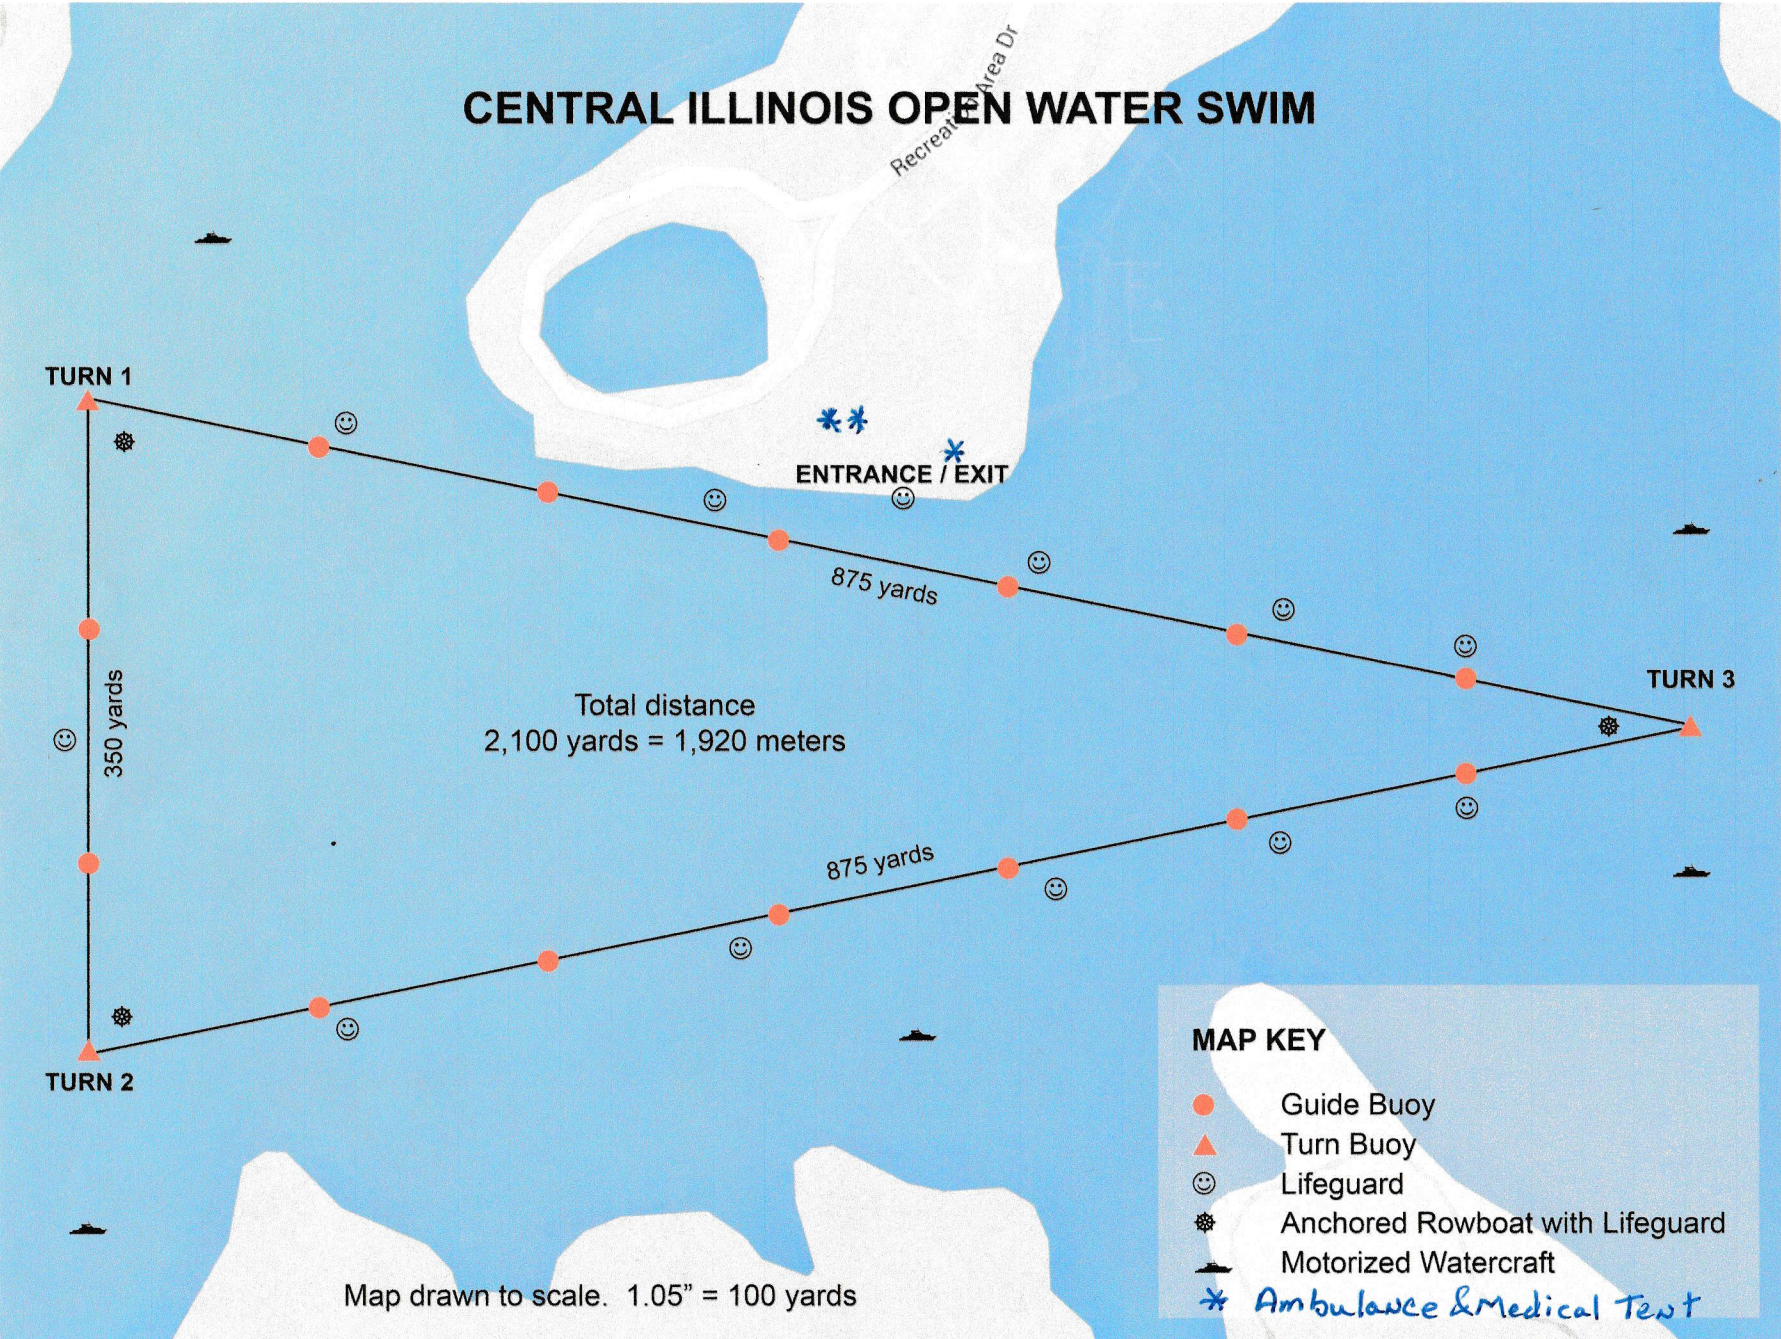

CENTRAL ILLINOIS OPEN WATER SWIM

Total distance
2,100 yards = 1,920 meters

TURN 1

TURN 3

TURN 2

350 yards

875 yards

875 yards

Map drawn to scale. 1.05" = 100 yards

MAP KEY

- Guide Buoy
- ▲ Turn Buoy
- ☺ Lifeguard
- ⚙ Anchored Rowboat with Lifeguard
- 🚤 Motorized Watercraft

* Ambulance & Medical Tent

** Registration Tent with free water & food